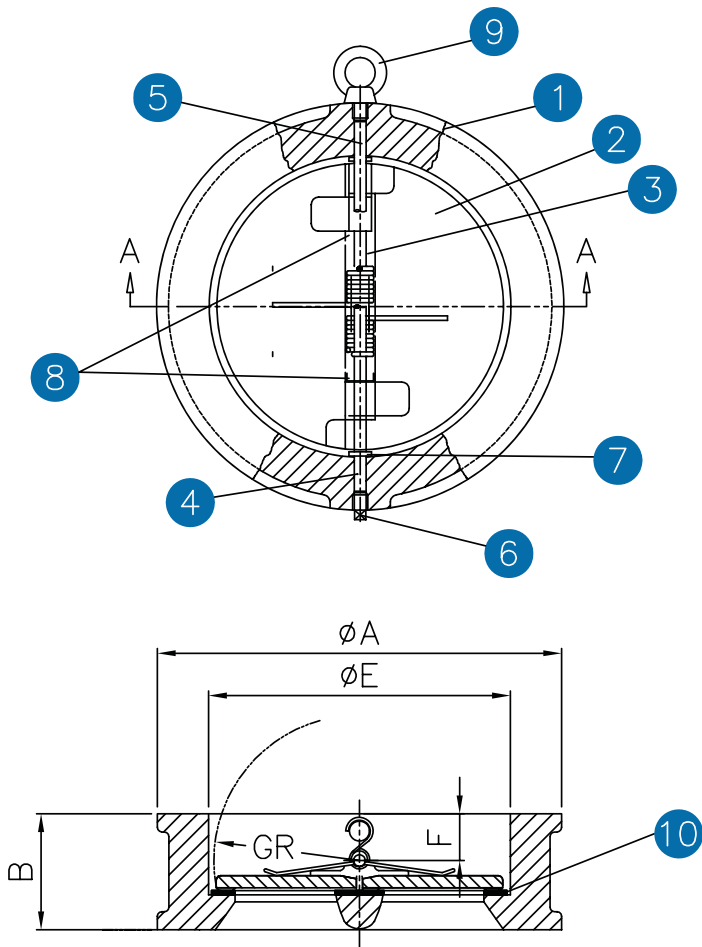

KDV Dual Plate Check Valves are engineered to ensure long service life and reliable operation. Dual plates provide maximum strength and faster

- Simple design
- Robust construction
- Fast operation

Materials Of Construction

PART	MATERIAL
1. Body	Cast Iron, Ductile Iron
2. Plate	CF8M
3. Spring	SS316
4. Hinge Pin	SS316
5. Stop Pin	SS316
6. Plug	Carbon Steel
7. Body Bearing	PTFE
8. Spring Bearing	PTFE
9. Eye Bolt	Carbon Steel (DN200 - DN600)*
10. Body Seat	EPDM/NBR/VITON

*If requested

Dimensions & Weight

	ØA	B	ØE	F	GR
DN50	96	43	65	19	28.8
DN65	109	46	80	20	36.1
DN80	128	64	94	28	43.4
DN100	160	64	117	27	52.8
DN125	192	70	145	30	65.7
DN150	213	76	170	31	78.6
DN200	270	89	224	33	104.4
DN250	334	114	265	50	127.0
DN300	380	114	310	43	148.3
DN350	444	127	360	45	172.4
DN400	496	140	410	52	197.4
DN450	559	152	450	58	217.8
DN500	617	152	505	58	241.0
DN600	724	178	624	73	295.4

TEST PRESSURE	SHELL		SEAL
	HYDROSTATIC	24 kg/cm²	17.6 kg/cm²
AIR	6 kg/cm²	6 kg/cm²	

STANDARDS	DESIGN & MANUFACTURE	API 594
	INSPECTION & TEST	API 598
	END STANDARD	AS 2129 (BS10) TABLE E
	FACE TO FACE	DIN 3202 K3

Applications

Suitable mediums include:
Fresh water, Sewage, Sea water, Air, Steam, Food,
Medicine, Oils, Acids, etc.

www.kdvflow.com

Kim Diaphragm Valves Pty. Ltd.
16-18 Overseas Drive,
Noble Park, Vic
Australia, 3174
Tel: +61 3 8793 4000
Email: info@kdvflow.com
www.kdvflow.com

KDV (THAILAND) CO. LTD
111/2 Moo 3, Tambol Krathun Lom
Amphur Samphran,
Nakompathom 73220
Tel: +66 2 420 3848
Email: info@kdv.co.th
www.kdv.co.th

KDV CHINA
Xiaozhan Development Area
Jinnan
Tianjin City
China
Email: info@kdvflow.com
www.kdvflow.com

USA
KDV LLC
Suite 105
2785 Clairmont Road N.E
Atlanta, Georgia 30329
www.kdvflow.com